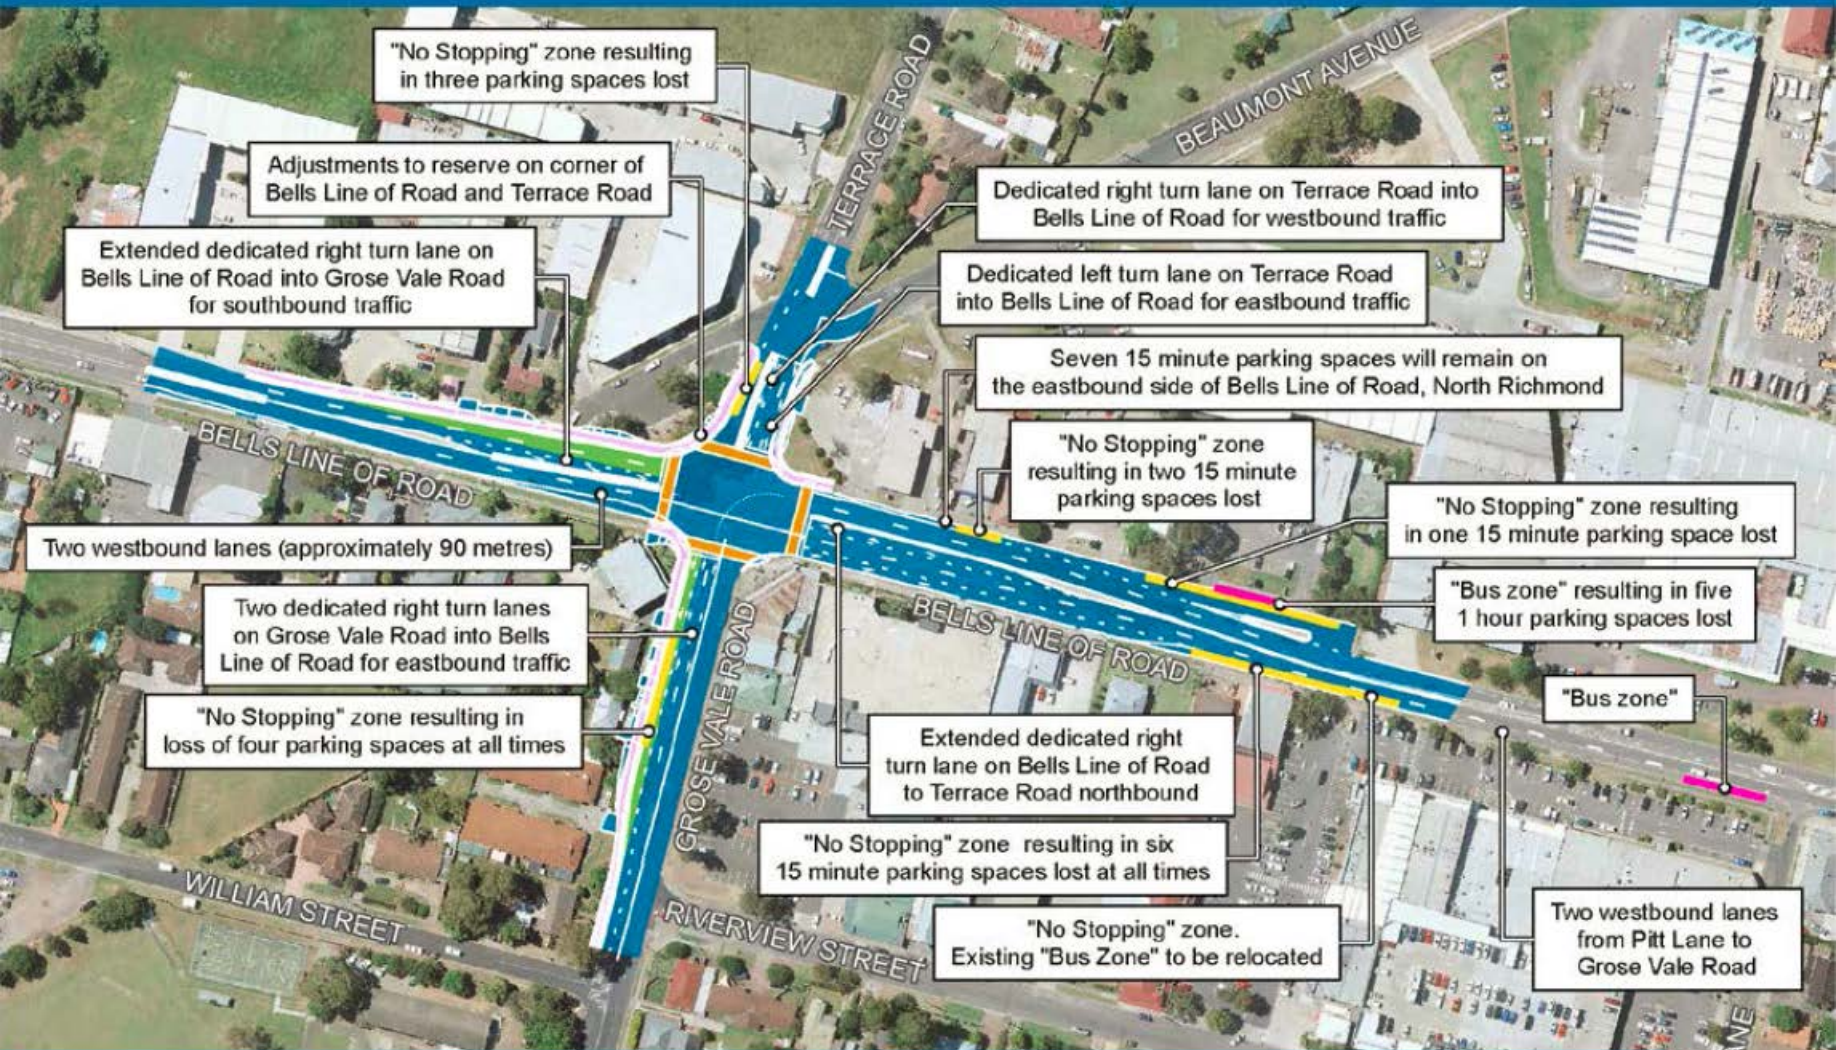

Improvements at the intersection of Grose Vale Road and Bells Line of Road, North Richmond

KEY

- Upgrade area
- Road widening work
- Footpath
- No stopping zone
- Median
- Pedestrian crossing at traffic lights
- Bus zone