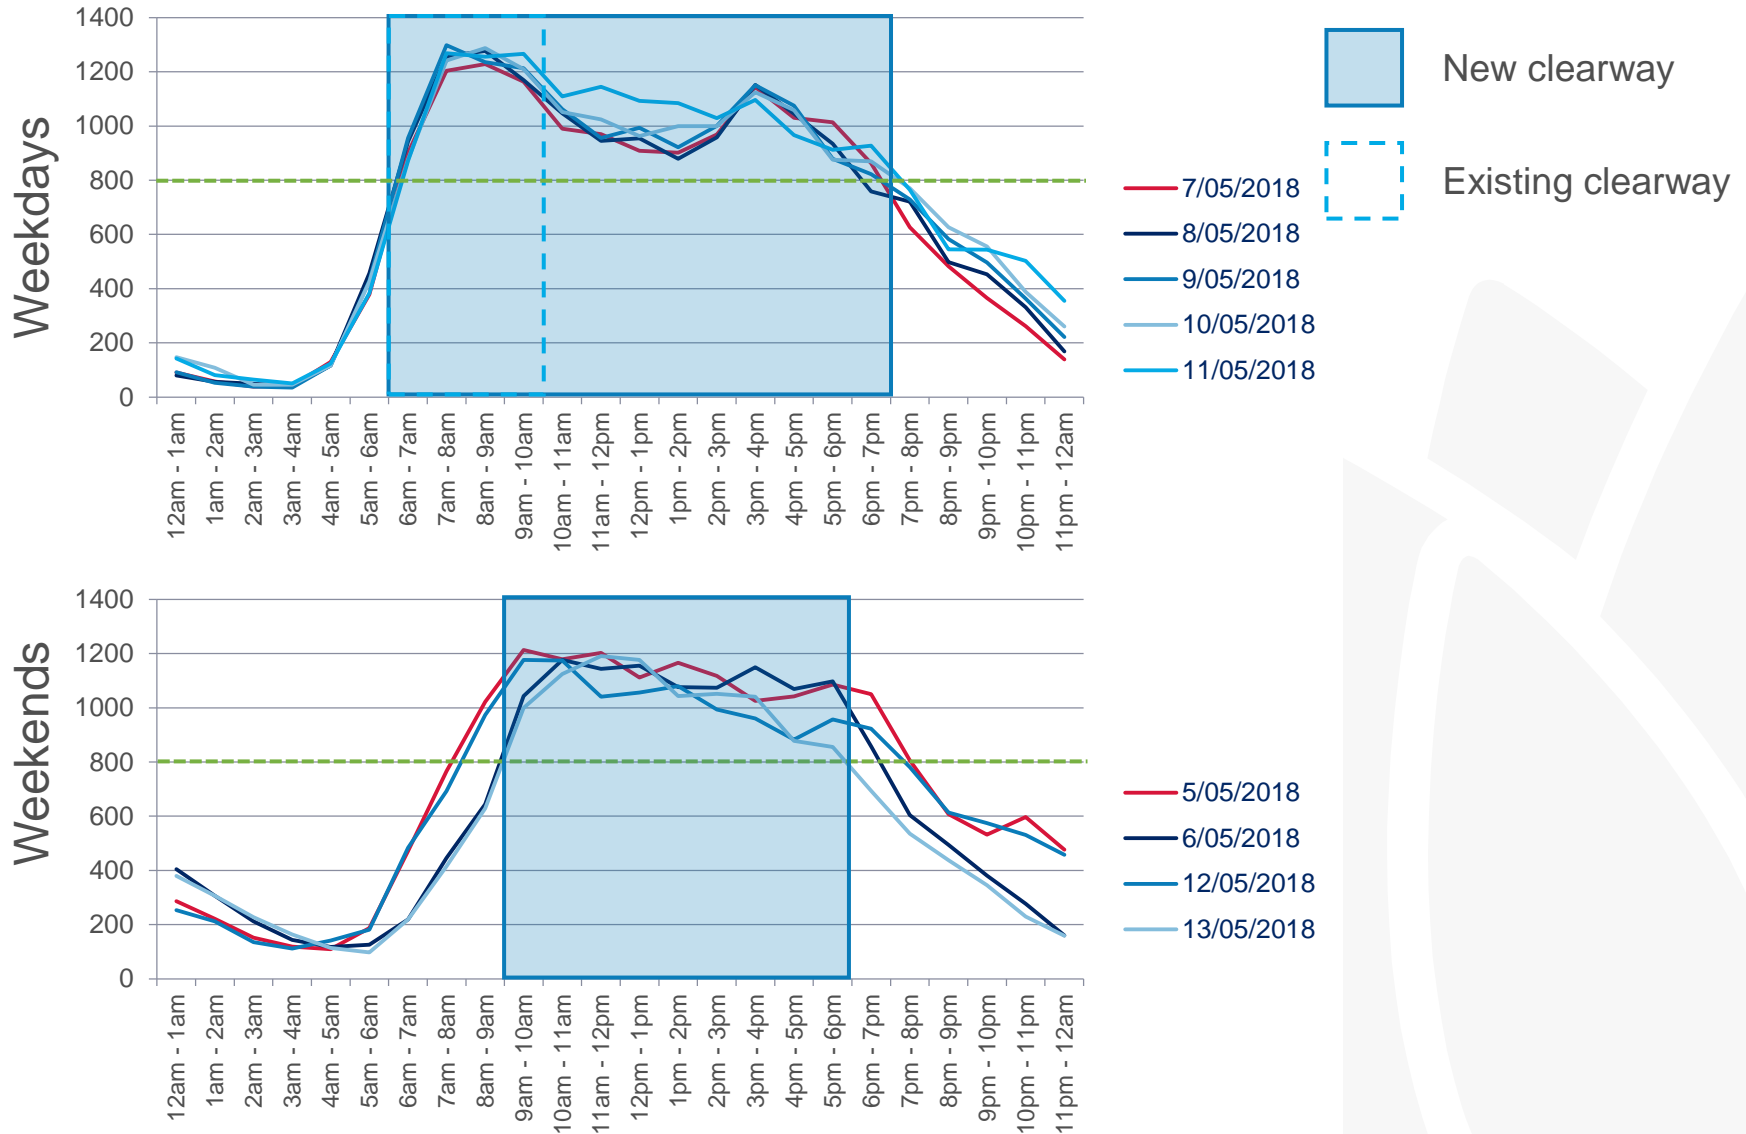

Old South Head Road, Bondi Junction to Bondi

Traffic volume and speed data

Traffic on Old South Head Road (combined lanes) – towards Syd Einfeld Drive near Victoria Road

Travel speeds on Old South Head Road - towards Syd Einfeld Drive between Curlewis Street and Syd Einfeld Drive

Historical data (1 Jan 18 – 19 Jun 18, excluding school and public holidays).

Source: RMS Travel Time Analysis Tool (using Google Travel time data) Link Number 0010 to 0060