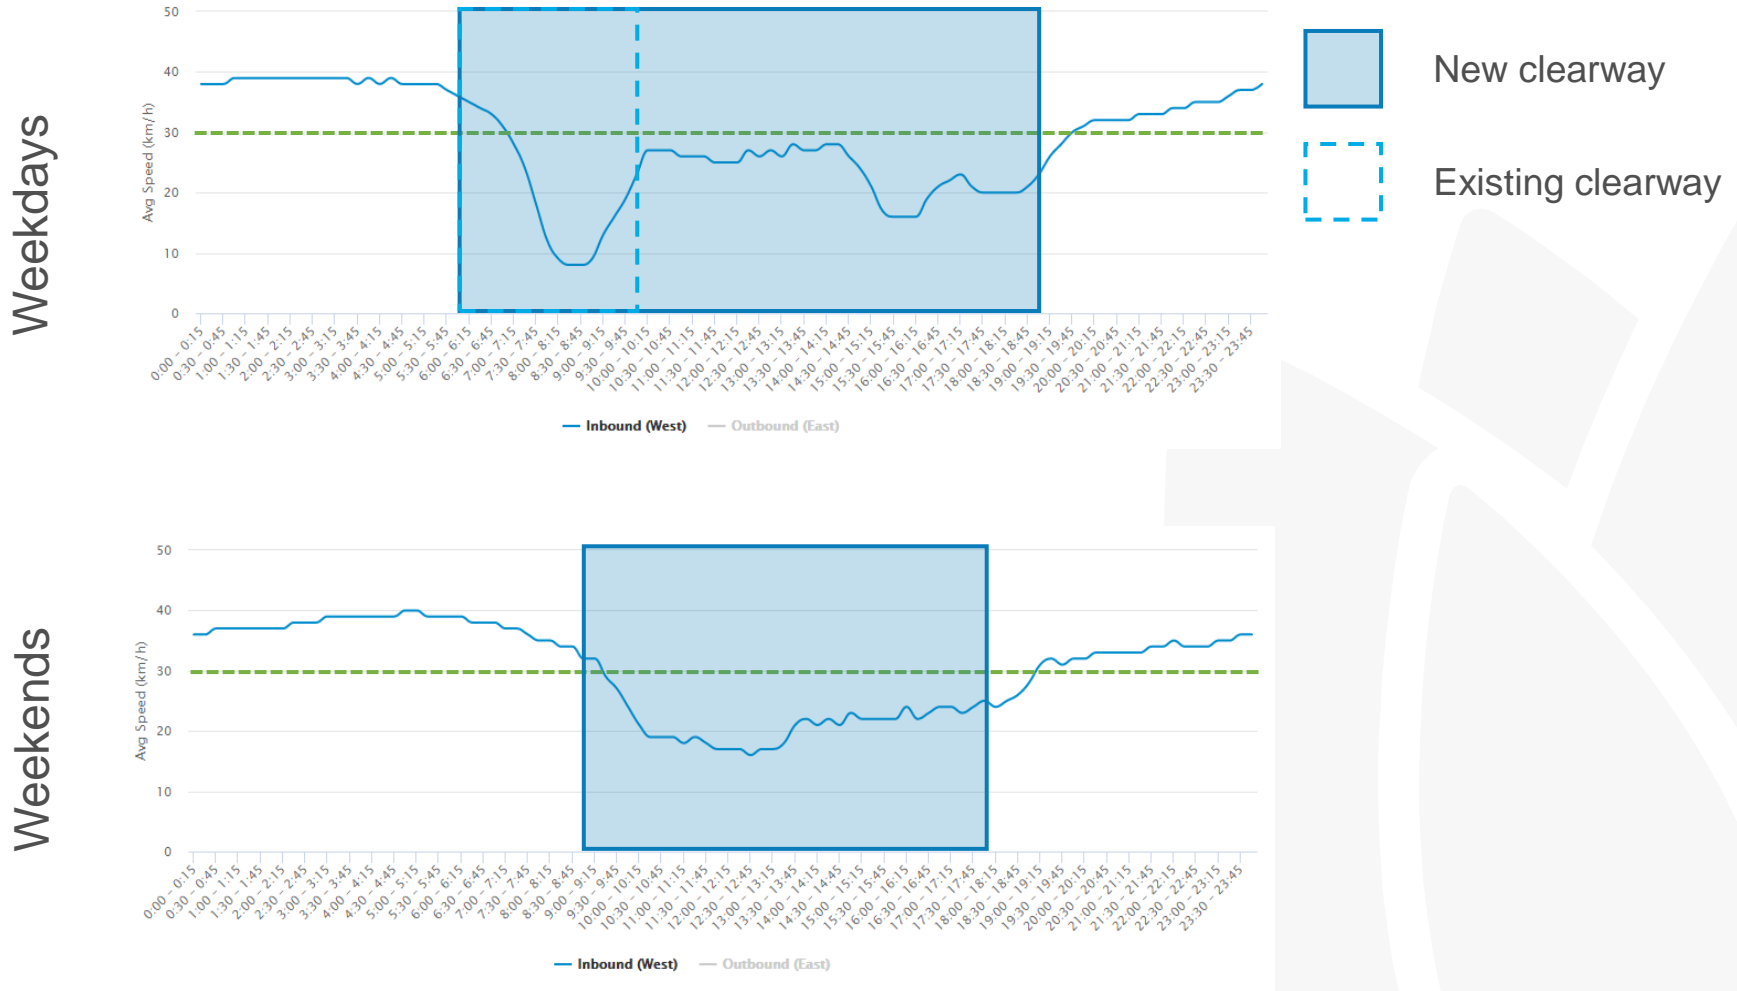

Old South Head Road, Bondi Junction to Bondi

Traffic volume and speed data

Traffic on Old South Head Road (combined lanes) – towards Syd Einfeld Drive near Victoria Road

Travel speeds on Old South Head Road - towards Syd Einfeld Drive between Curlewis Street and Syd Einfeld Drive

Historical data (1 Jan 18 – 19 Jun 18, excluding school and public holidays).

Source: RMS Travel Time Analysis Tool (using Google Travel time data) Link Number 0010 to 0060