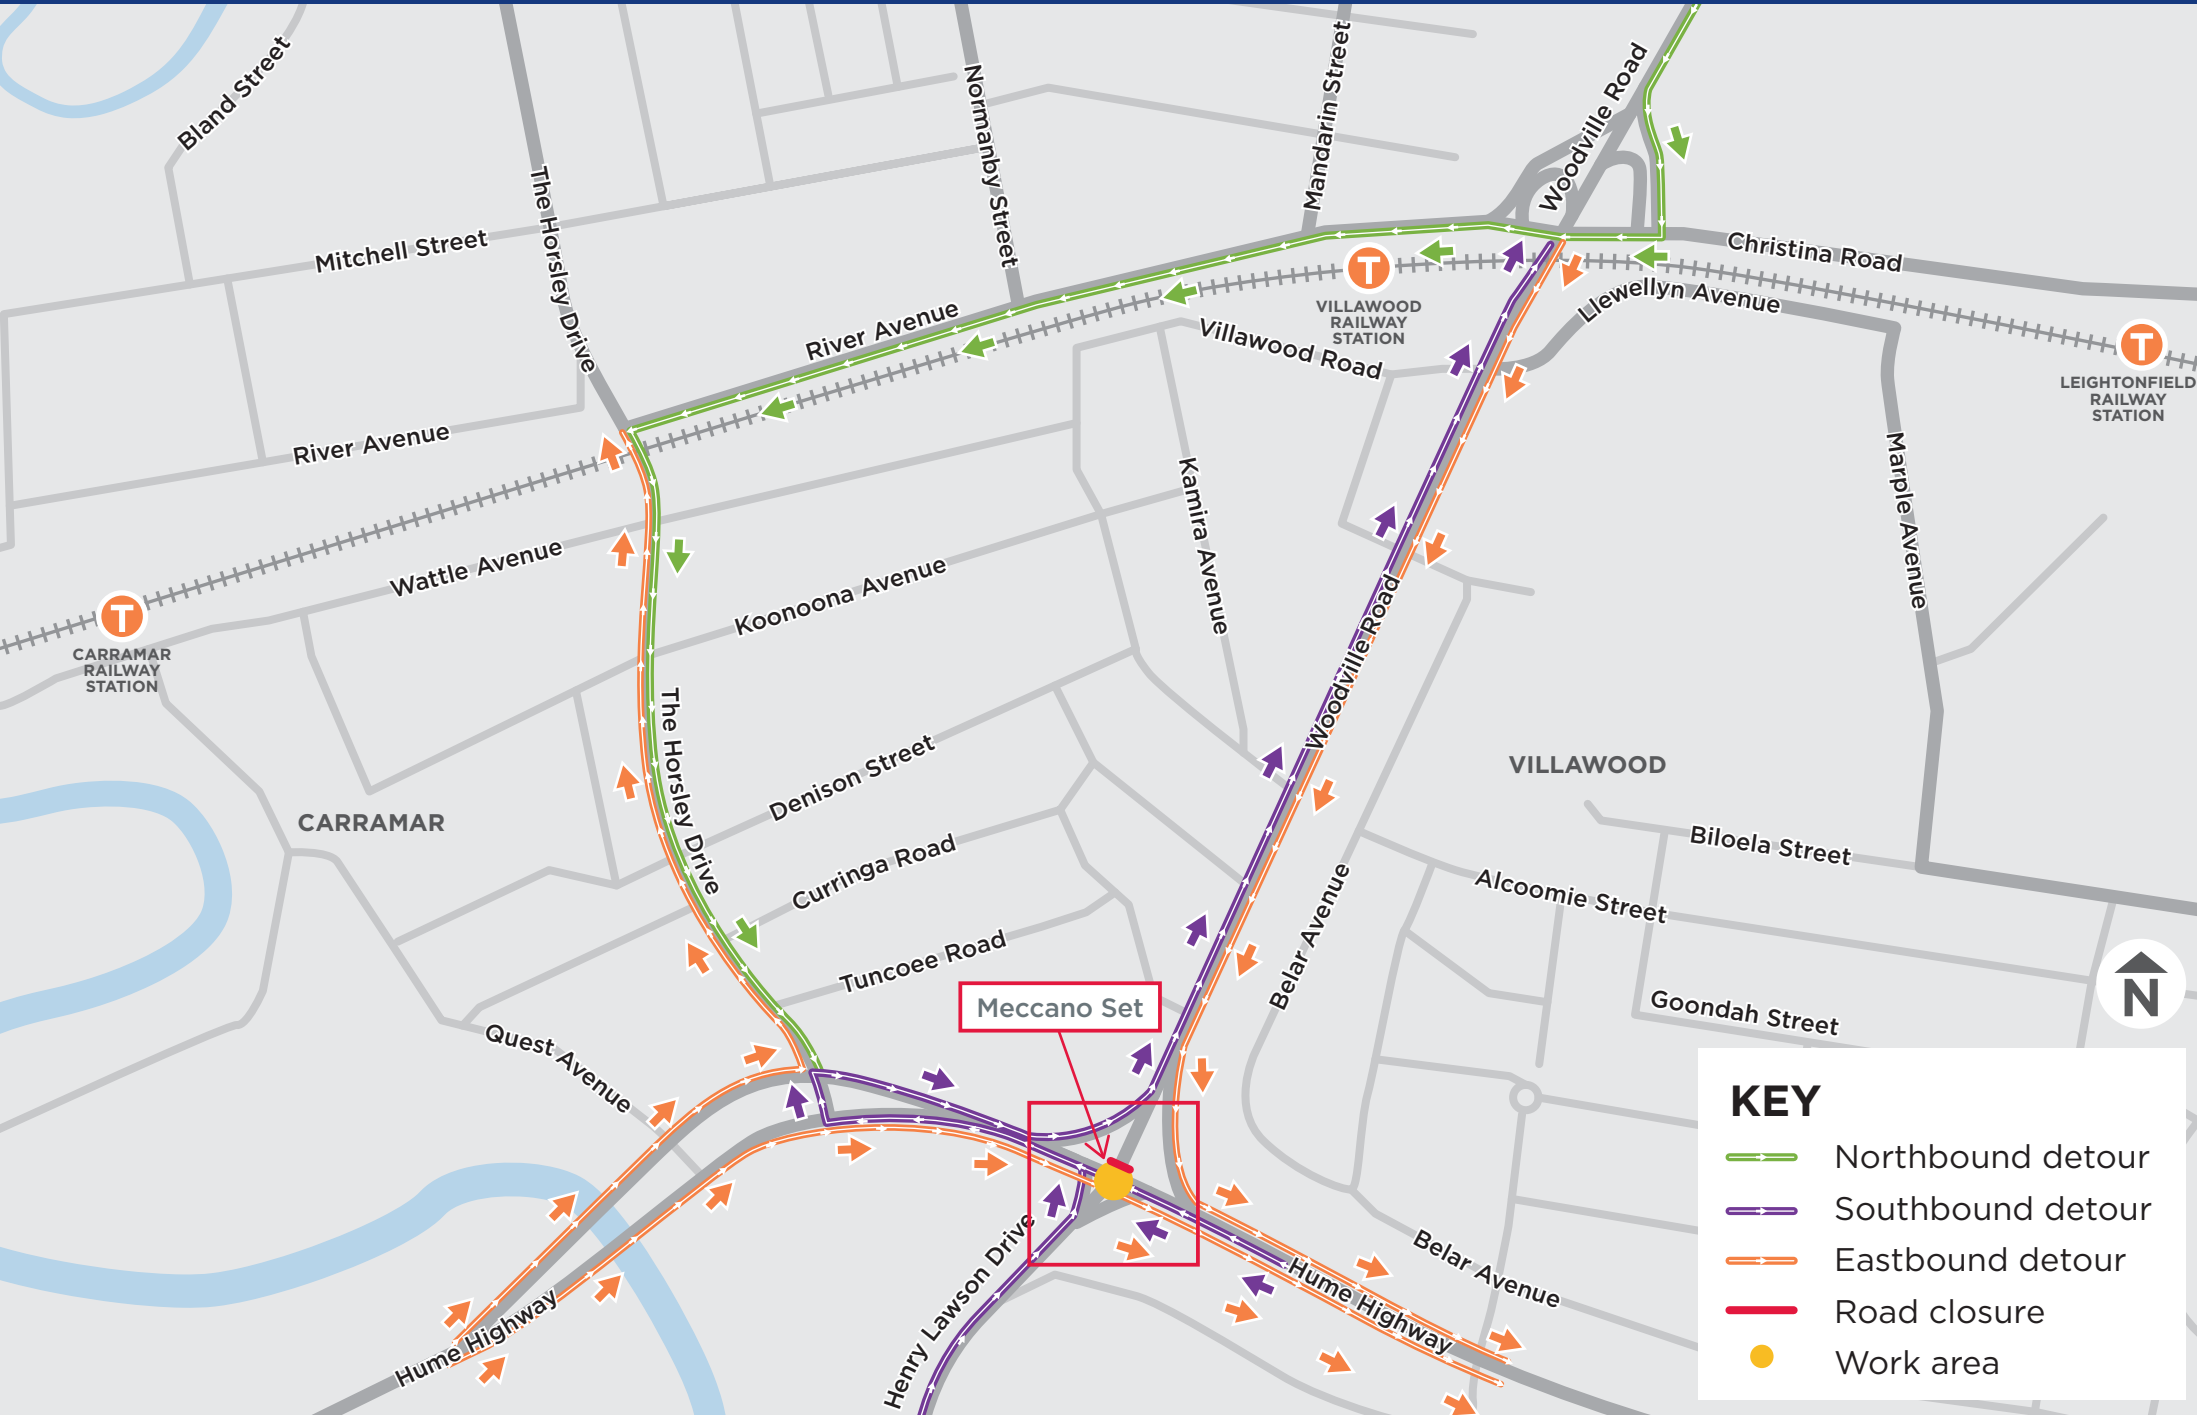

'Meccano Set' replacement - Hume Highway westbound LIGHT VEHICLE temporary closure

KEY

- Westbound detour
- Eastbound detour
- Southbound detour
- Road closure
- Work area

'Meccano Set' replacement - Woodville Road southbound LIGHT VEHICLE closure

KEY

- Northbound detour
- Southbound detour
- Eastbound detour
- Road closure
- Work area

'Meccano Set' replacement - Hume Highway eastbound LIGHT VEHICLE closure

KEY

- Westbound detour
- Eastbound detour
- Southbound detour
- Road closure
- Work area

'Meccano Set' replacement - Henry Lawson Drive closure - north and southbound LIGHT VEHICLE detour

KEY

- Westbound detour
- Eastbound detour
- Northbound detour
- Road closure
- Work area