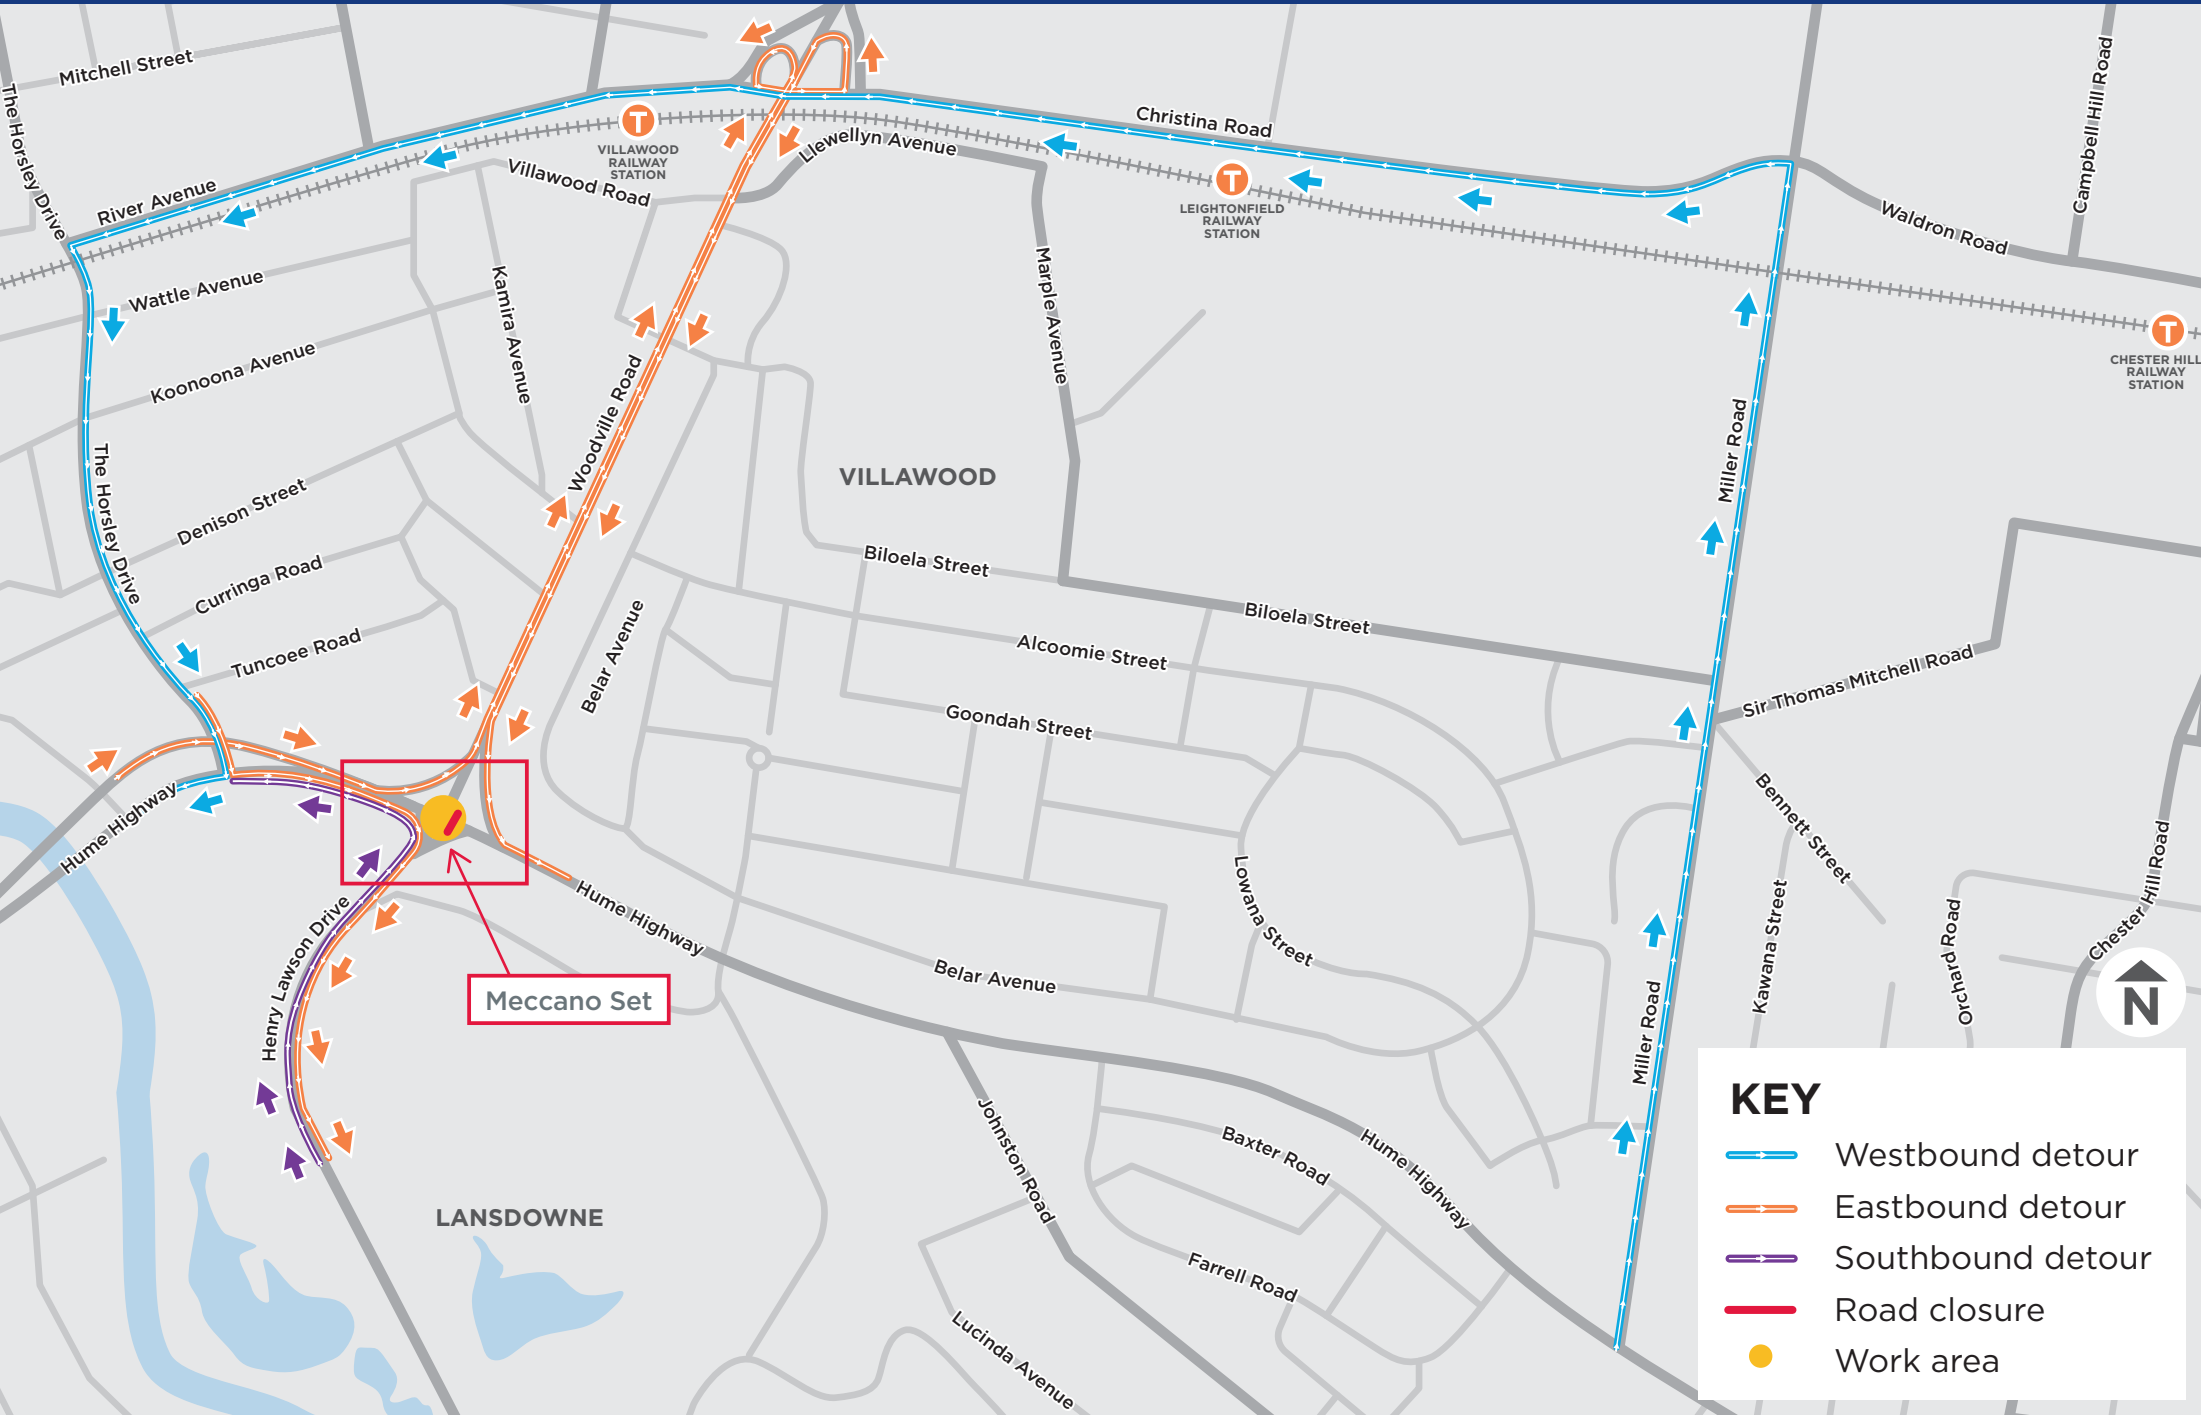

'Meccano Set' replacement - Hume Highway westbound LIGHT VEHICLE temporary closure

KEY

- Westbound detour
- Eastbound detour
- Southbound detour
- Road closure
- Work area

'Meccano Set' replacement - Woodville Road southbound LIGHT VEHICLE closure

KEY

- Northbound detour
- Southbound detour
- Eastbound detour
- Road closure
- Work area

'Meccano Set' replacement - Hume Highway eastbound LIGHT VEHICLE closure

KEY

- Westbound detour
- Eastbound detour
- Southbound detour
- Road closure
- Work area

'Meccano Set' replacement - Henry Lawson Drive closure - north and southbound LIGHT VEHICLE detour

KEY

- Westbound detour
- Eastbound detour
- Northbound detour
- Road closure
- Work area