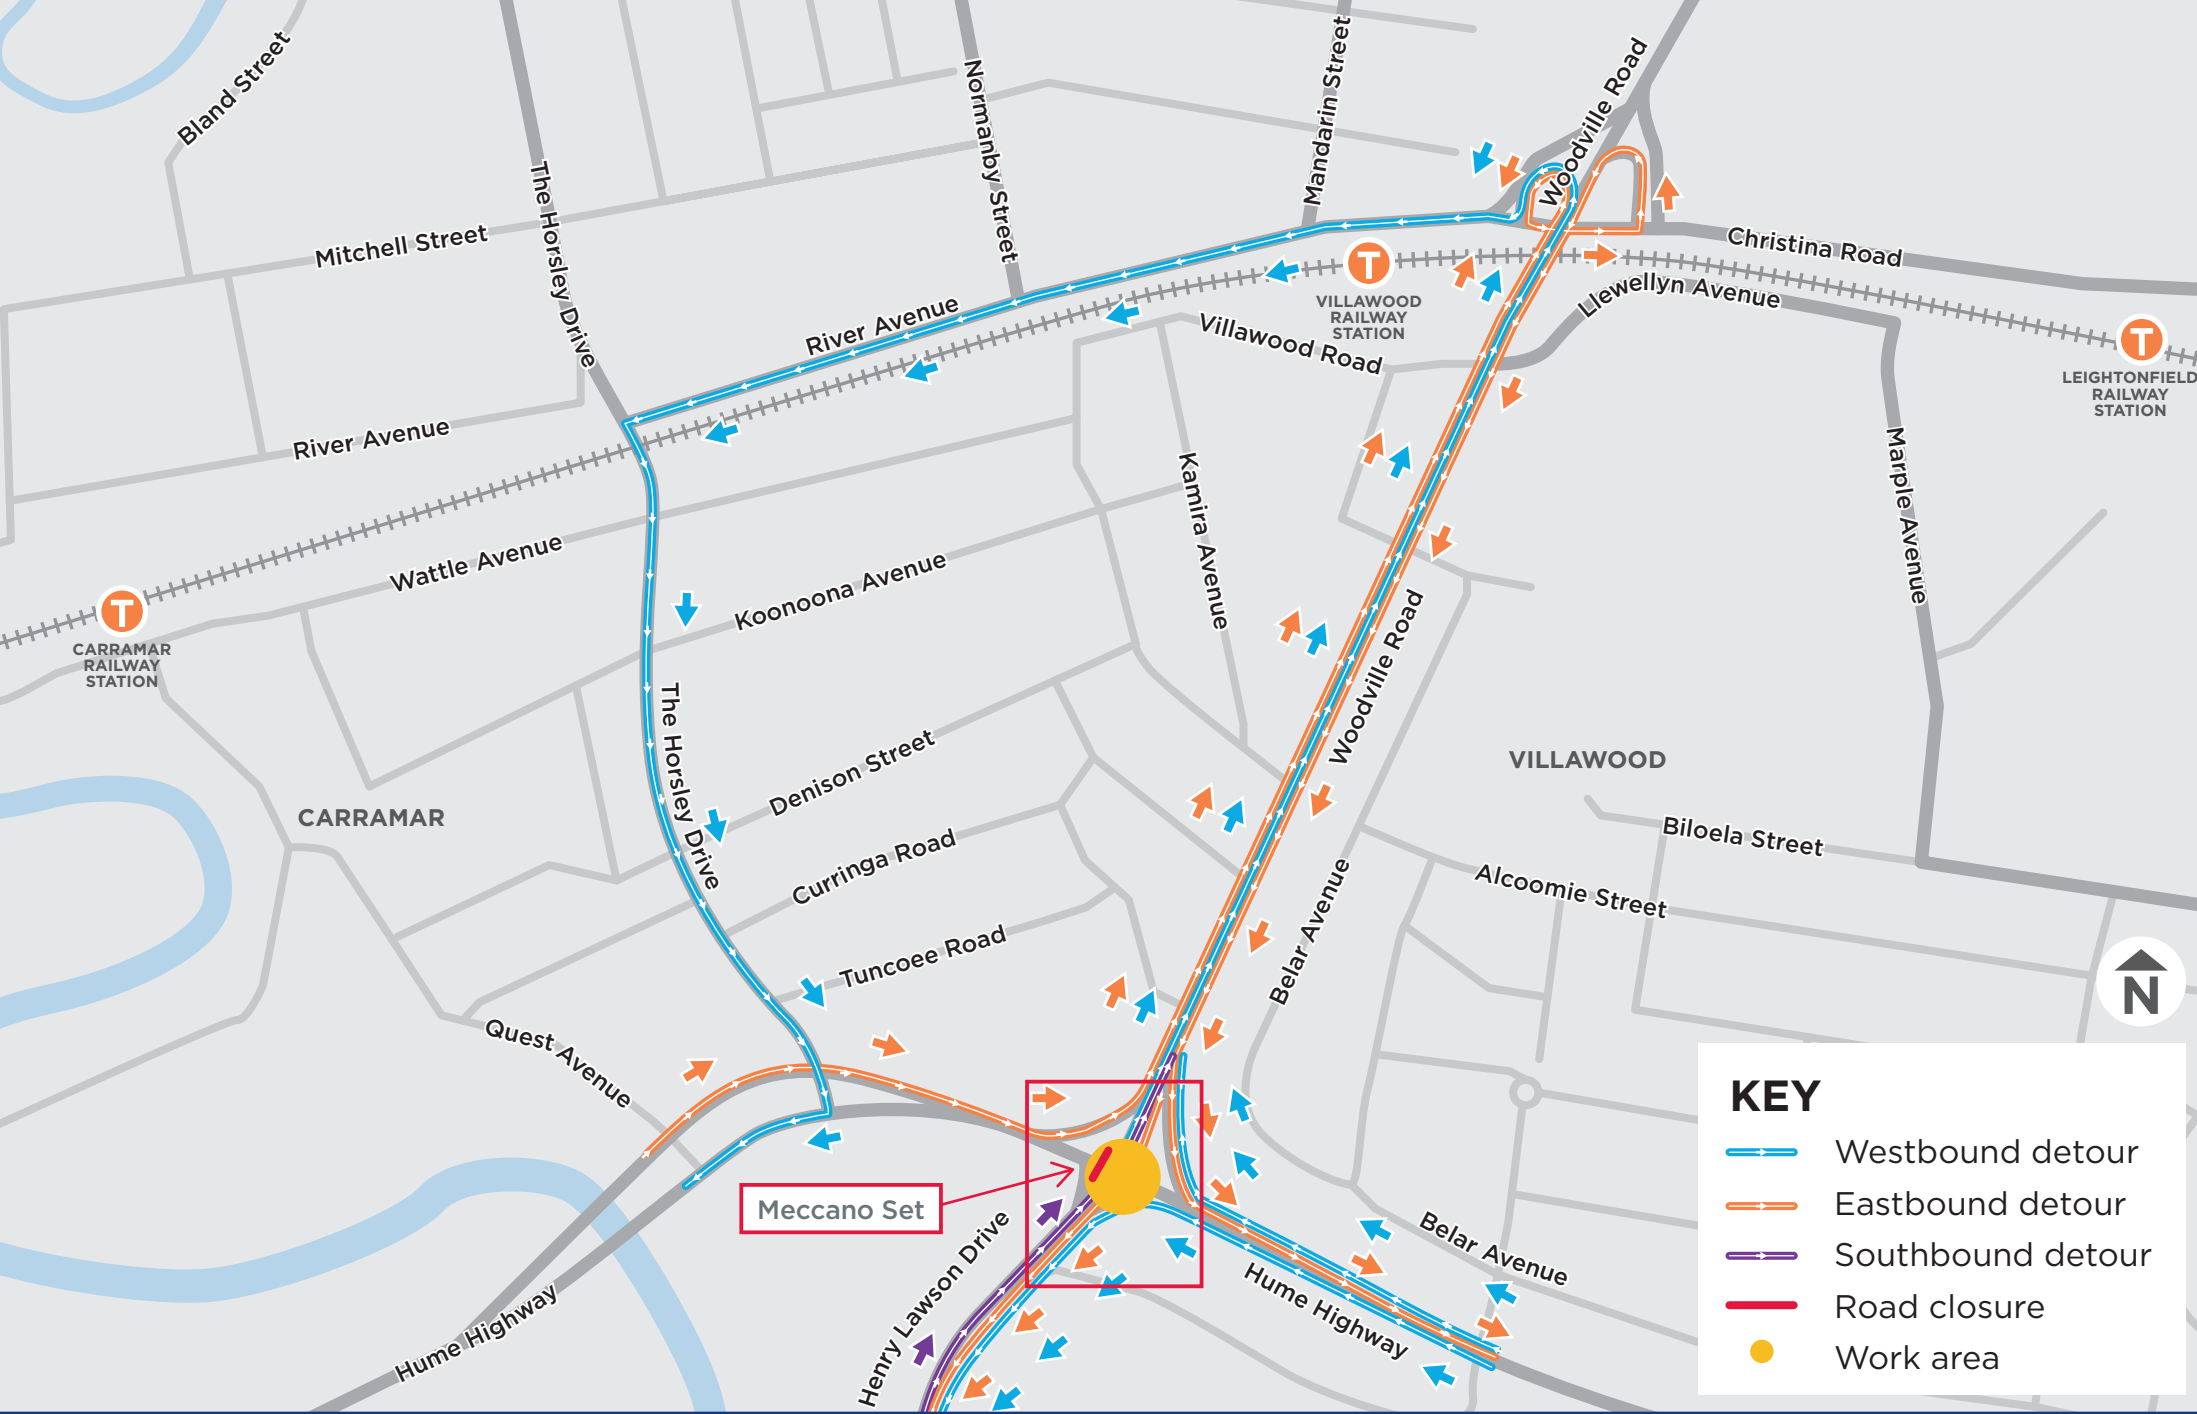

'Meccano Set' replacement - Hume Highway westbound LIGHT VEHICLE temporary closure

KEY

- Westbound detour
- Eastbound detour
- Southbound detour
- Road closure
- Work area

'Meccano Set' replacement - Woodville Road southbound LIGHT VEHICLE closure

KEY

- Northbound detour
- Southbound detour
- Eastbound detour
- Road closure
- Work area

'Meccano Set' replacement - Hume Highway eastbound LIGHT VEHICLE closure

KEY

- Westbound detour
- Eastbound detour
- Southbound detour
- Road closure
- Work area

'Meccano Set' replacement - Henry Lawson Drive closure - north and southbound LIGHT VEHICLE detour

KEY

- Westbound detour
- Eastbound detour
- Northbound detour
- Road closure
- Work area