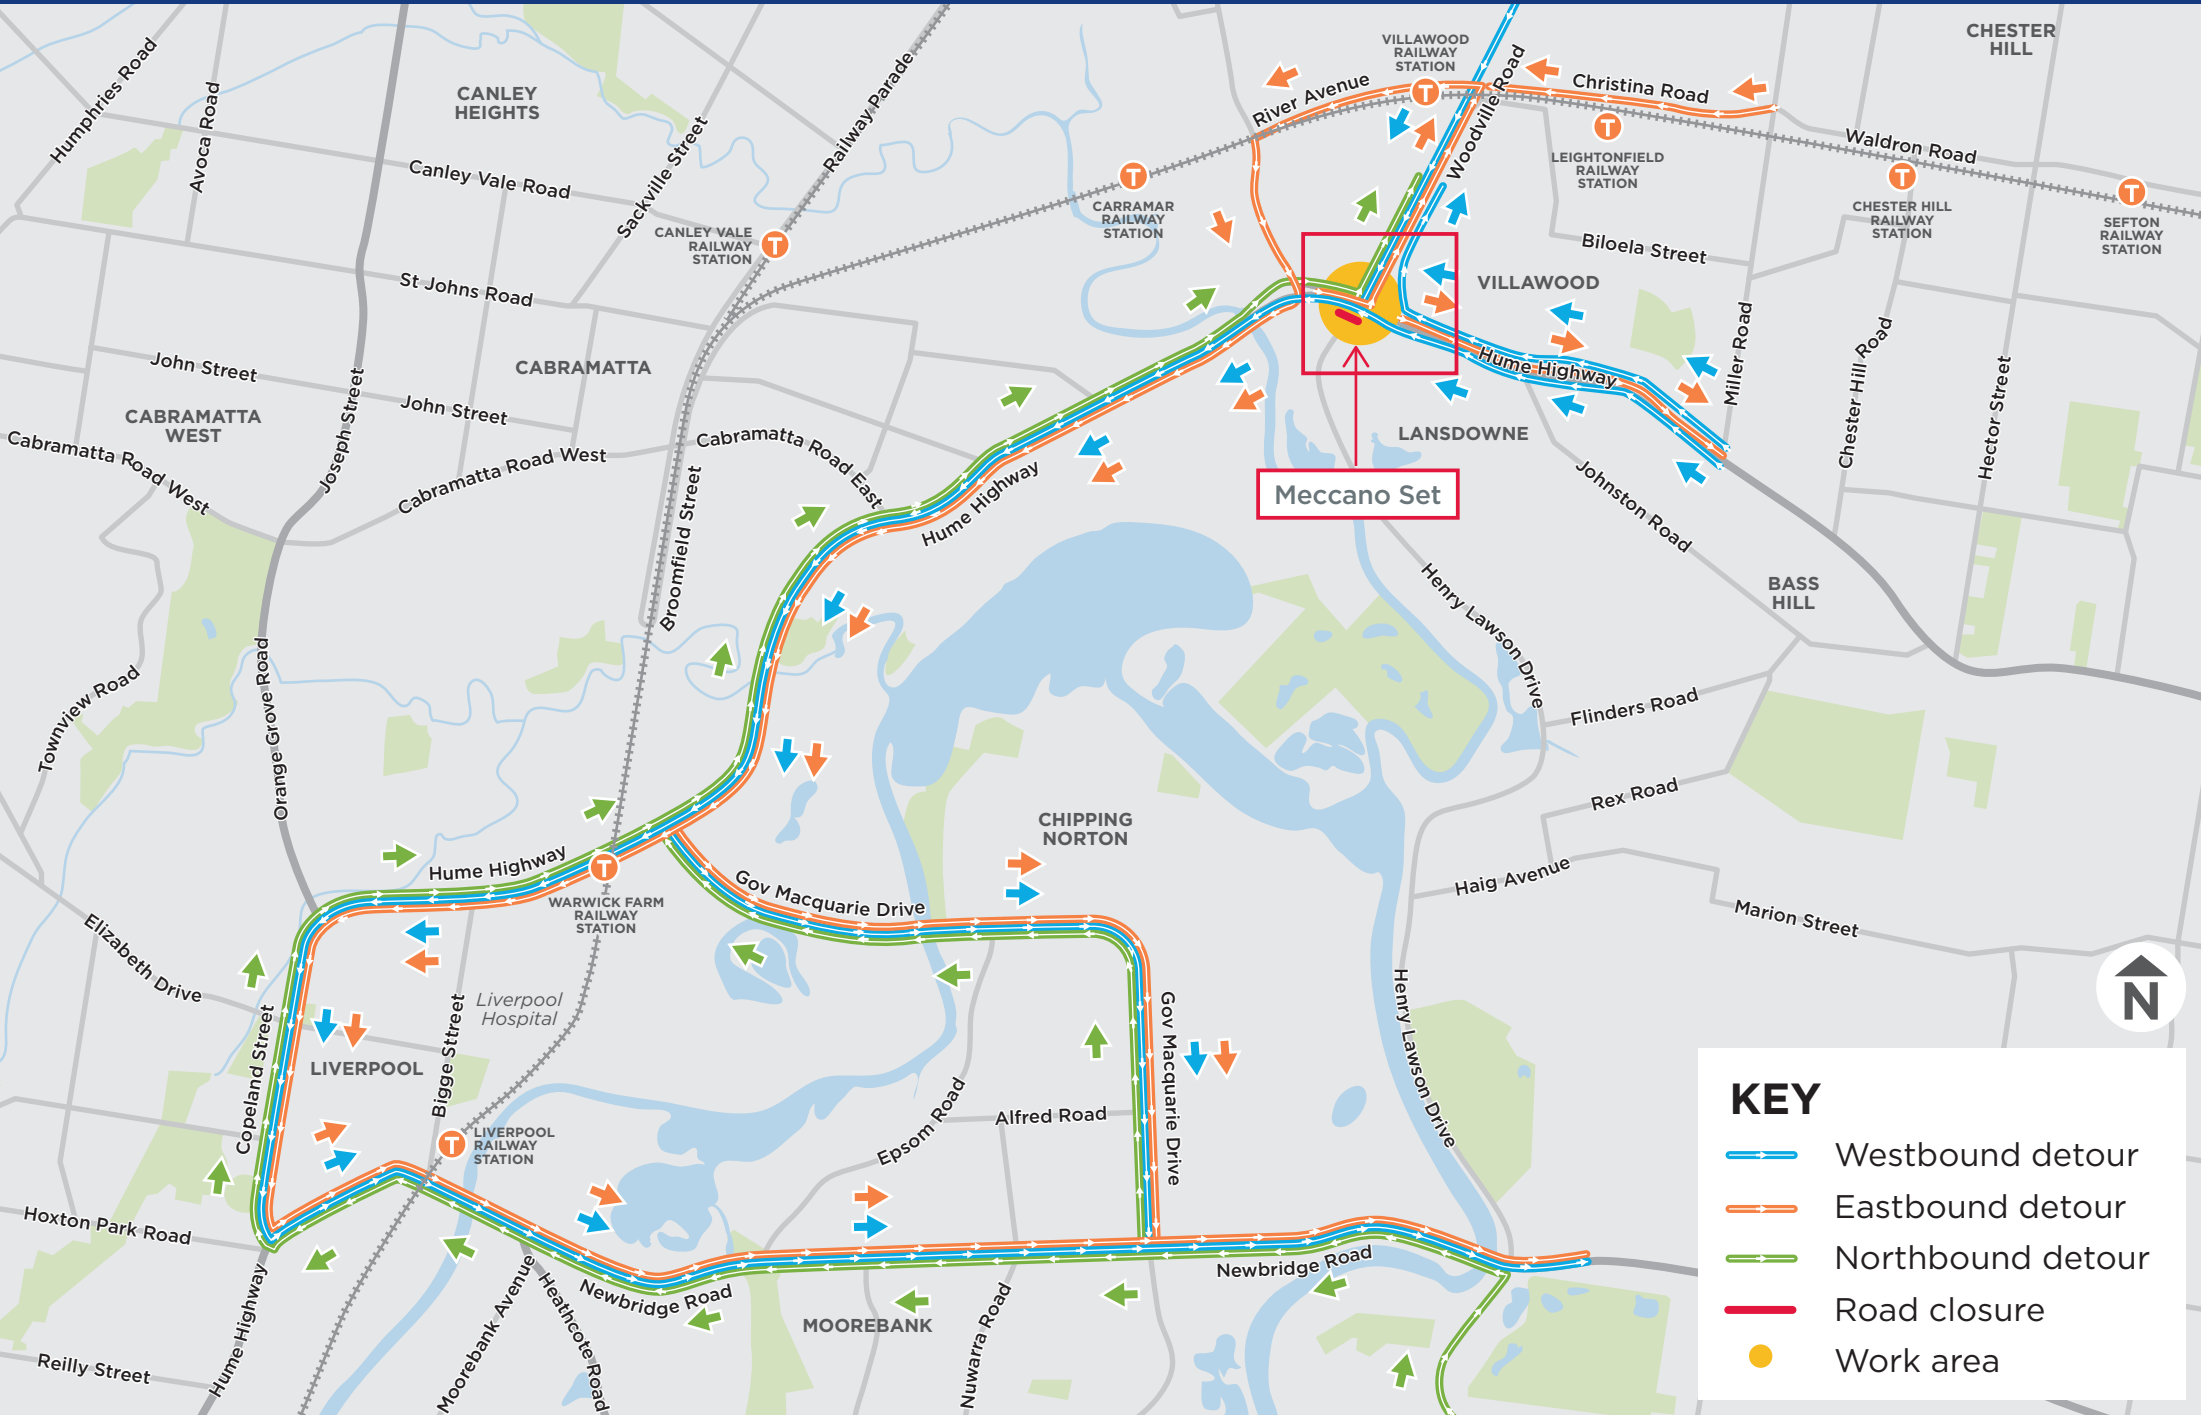

'Meccano Set' replacement - Hume Highway westbound LIGHT VEHICLE temporary closure

KEY

- Westbound detour
- Eastbound detour
- Southbound detour
- Road closure
- Work area

'Meccano Set' replacement - Woodville Road southbound LIGHT VEHICLE closure

KEY

- Northbound detour
- Southbound detour
- Eastbound detour
- Road closure
- Work area

'Meccano Set' replacement - Hume Highway eastbound LIGHT VEHICLE closure

KEY

- Westbound detour
- Eastbound detour
- Southbound detour
- Road closure
- Work area

'Meccano Set' replacement - Henry Lawson Drive closure - north and southbound LIGHT VEHICLE detour

KEY

- Westbound detour
- Eastbound detour
- Northbound detour
- Road closure
- Work area