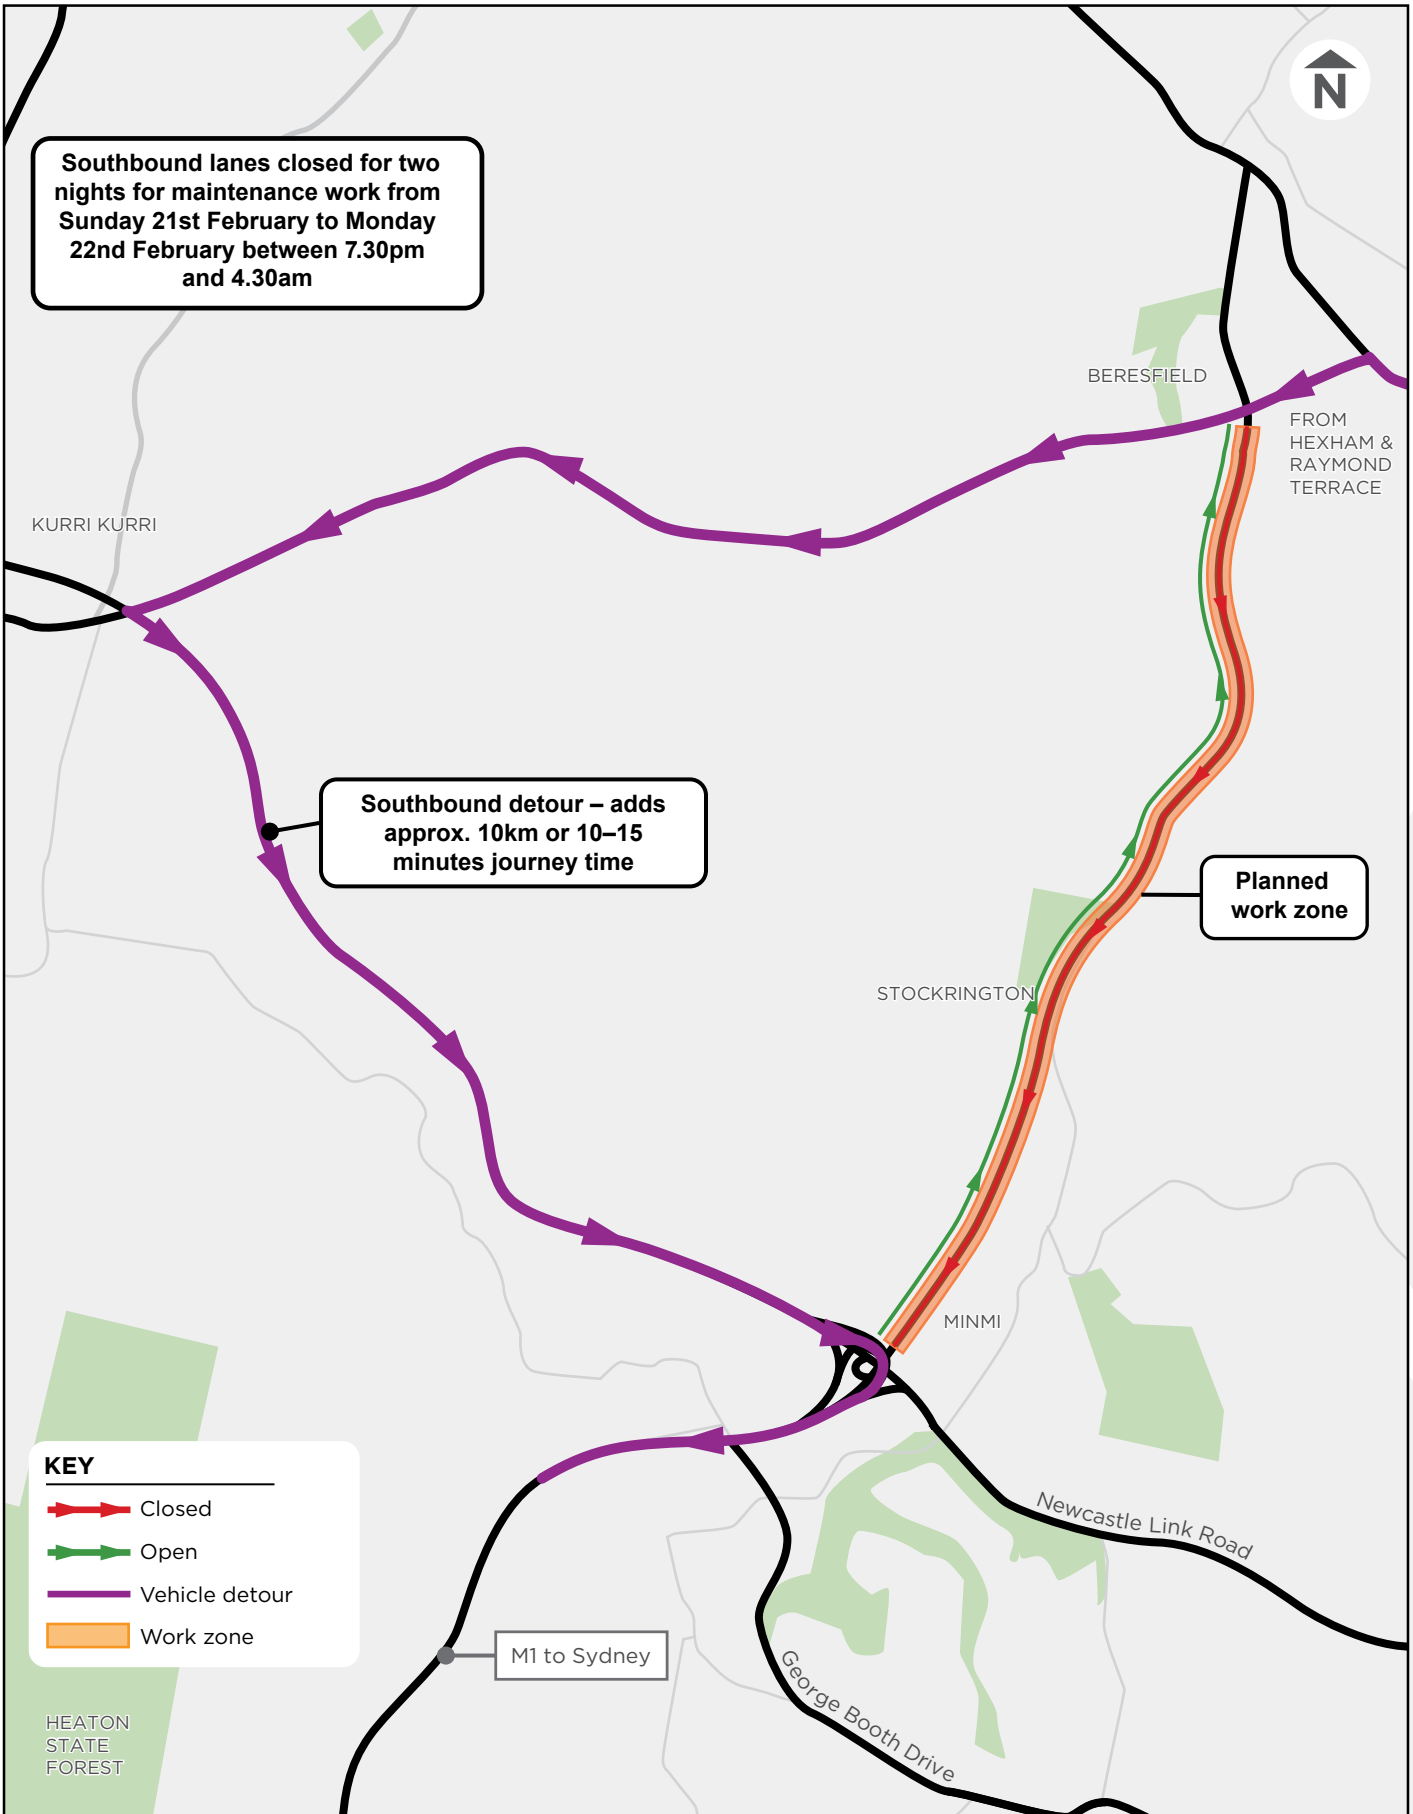

Traffic detour - M1 Pacific Motorway

southbound closure between John Renshaw Drive and Hunter Expressway

Traffic detour - M1 Pacific Motorway

northbound closure between Hunter Expressway and John Renshaw Drive