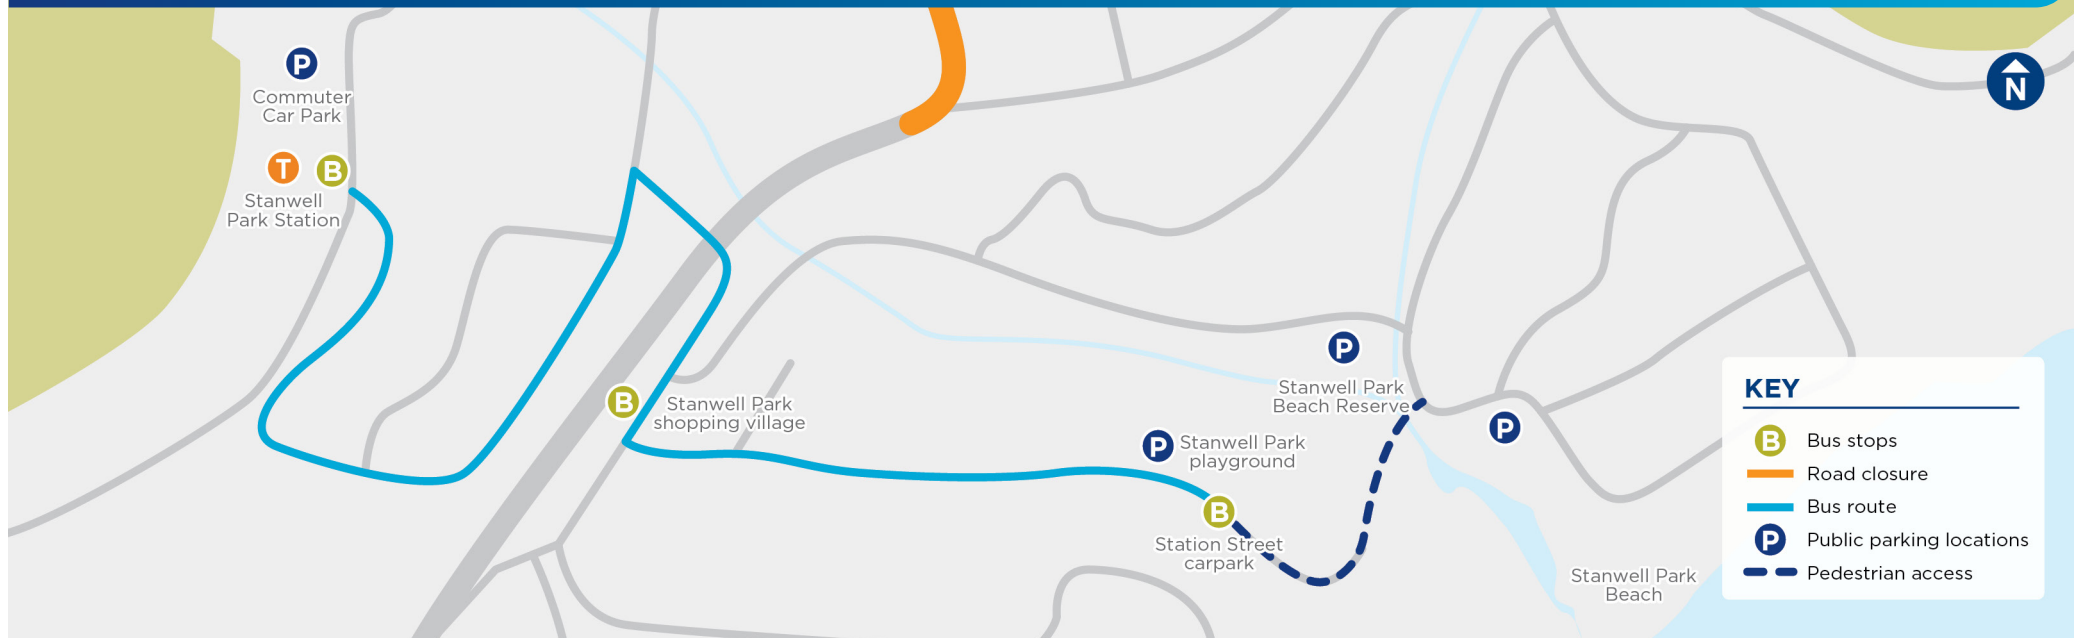

# Stanwell Park shuttle bus service

Monday 15 June to Sunday 9 August 2020

## Hours of operation:

Weekdays – 6.17am to 8.40pm

Saturdays – 7.17am to 6.14pm

Sundays – 8.18am to 4.36pm

(Times above are departure times of first and last services of the day)

## Shuttle timetable and service information (Two large buses operating)

Shuttles will depart the Station Street carpark **15 minutes** before train services arrive at Stanwell Park train station, arriving at least three minutes before services depart the station. Please plan your journey and allow sufficient time to meet train services. Detailed shuttle timetables are available at [rms.work/lhd-closure](https://www.rms.work/lhd-closure). Train timetable information is available at [transportnsw.info](https://www.transportnsw.info).

Services can be hailed from Hillcrest Retirement Village. The 3.23pm service stops at Stanwell Park Public School on school days. Transport for NSW will monitor shuttle demand and review service times and frequency if required.