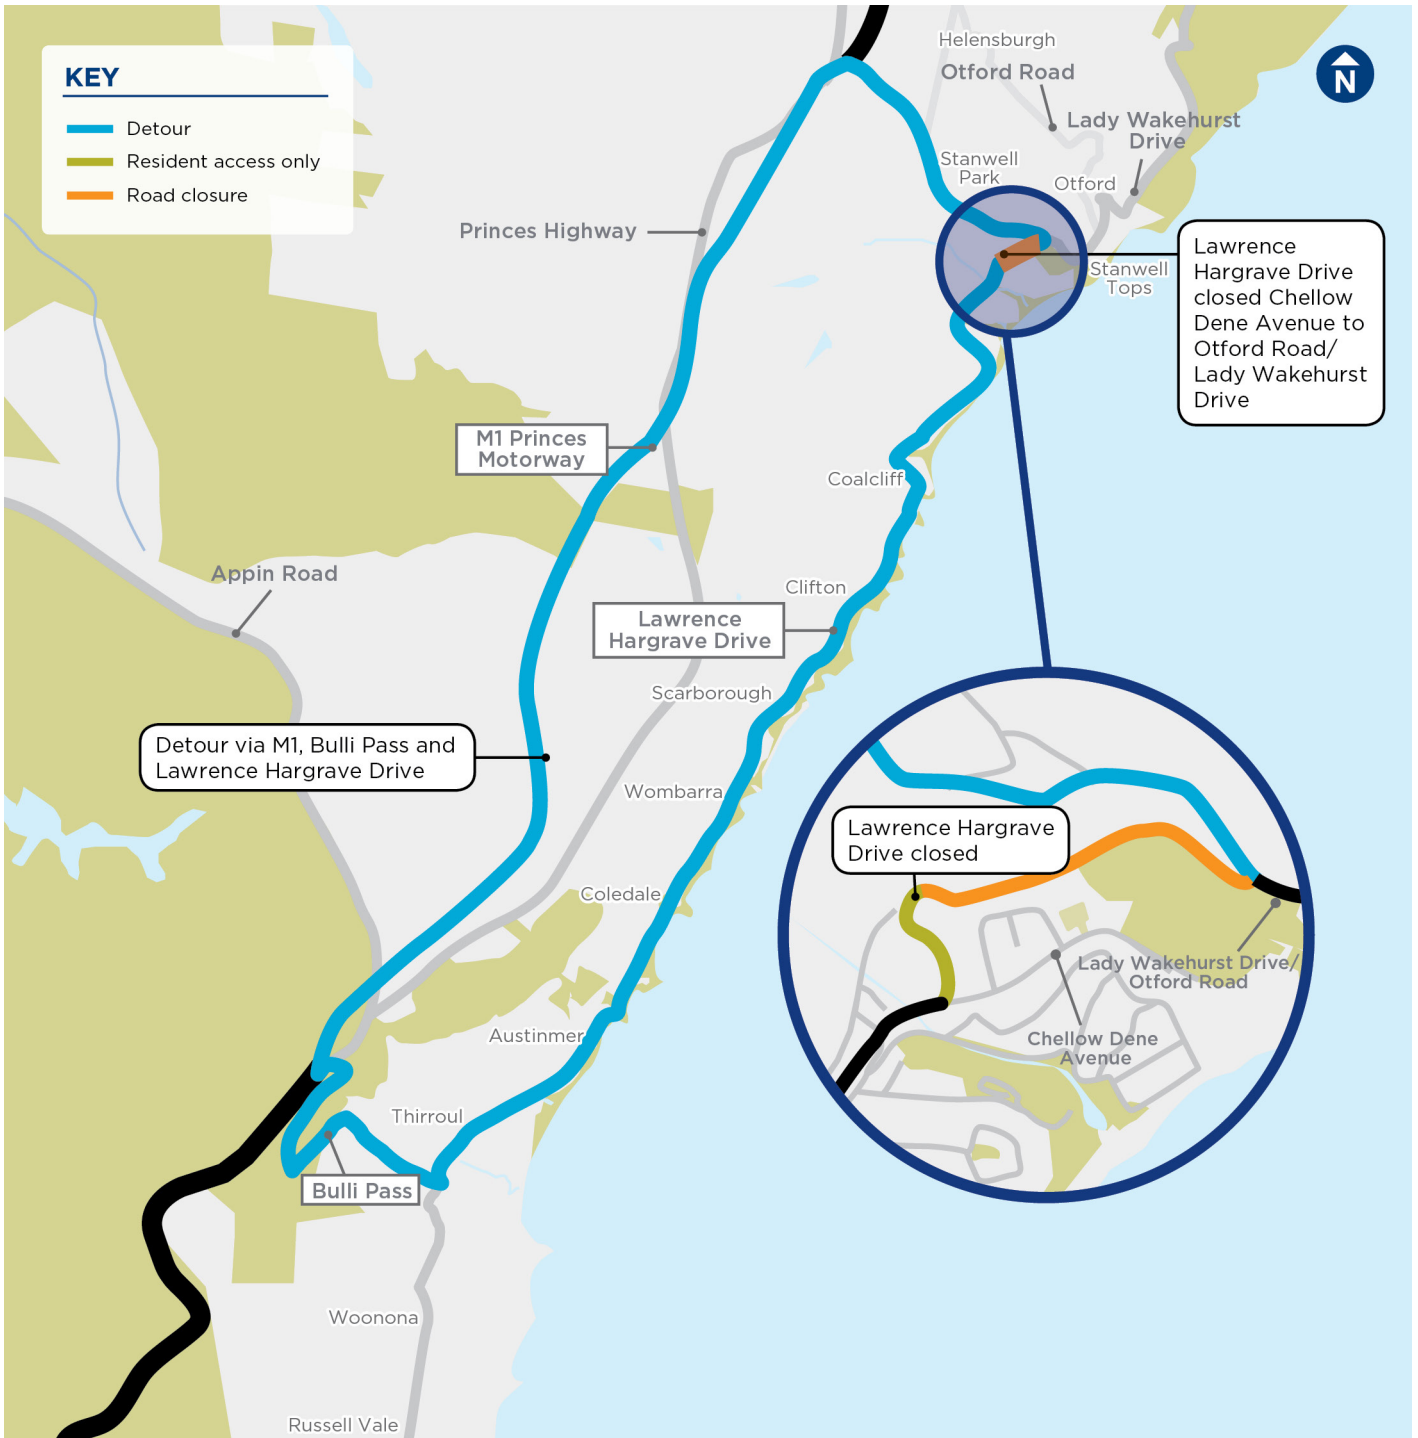

Transport for NSW

# Road closure Lawrence Hargrave Drive, Stanwell Park

June to August 2020

Note - Vehicles over 19 metres or 42.5 tonnes are not permitted on Lawrence Hargrave Drive or Bulli Pass and should use the M1 Princes Motorway.