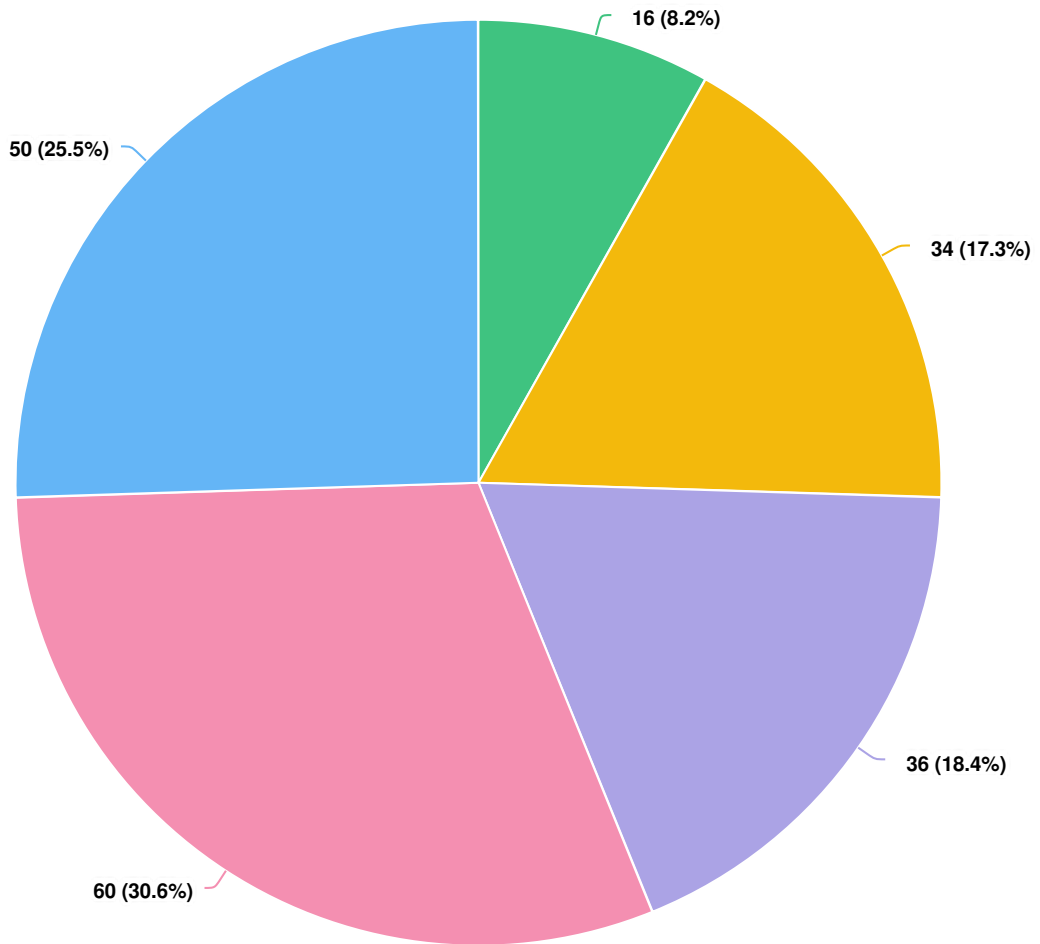

Visitors	303	Contributors	197	CONTRIBUTIONS	200
----------	-----	--------------	-----	---------------	-----

Do you support this project?

Question options

- Strongly do not support
- Do not support
- Neutral
- Support
- Strongly support

Optional question (198 response(s), 2 skipped)

Question type: Emoji Question

Do you support the concept design?

Question options

- Strongly do not support
- Do not support
- Neutral
- Support
- Strongly support