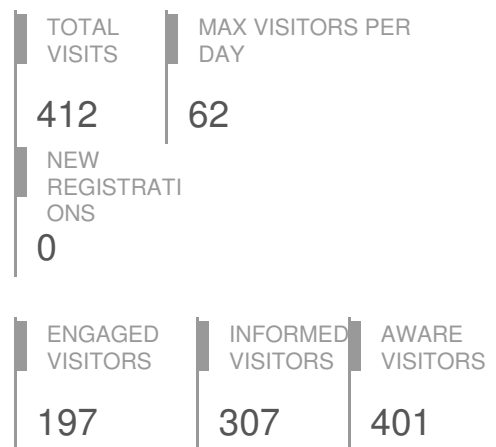

Project Report

02 March 2021 - 31 March 2021

Your Say Transport for NSW Goonoo Goonoo

Visitors Summary

Highlights

Aware Participants		Engaged Participants	
	401		197
Aware Actions Performed	Participants	Engaged Actions Performed	Registered Unverified Anonymous
Visited a Project or Tool Page	401		
Informed Participants	307	Contributed on Forums	0 0 0
Informed Actions Performed	Participants	Participated in Surveys	0 0 197
Viewed a video	0	Contributed to Newsfeeds	0 0 0
Viewed a photo	0	Participated in Quick Polls	0 0 0
Downloaded a document	48	Posted on Guestbooks	0 0 0
Visited the Key Dates page	0	Contributed to Stories	0 0 0
Visited an FAQ list Page	0	Asked Questions	0 0 0
Visited Instagram Page	0	Placed Pins on Places	0 0 0
Visited Multiple Project Pages	111	Contributed to Ideas	0 0 0
Contributed to a tool (engaged)	197		

ENGAGEMENT TOOLS SUMMARY

Tool Type	Engagement Tool Name	Tool Status	Visitors	Contributors		
				Registered	Unverified	Anonymous
Survey Tool	Goonoo Goonoo Road (New England Highway) duplication proj...	Draft	303	0	0	197