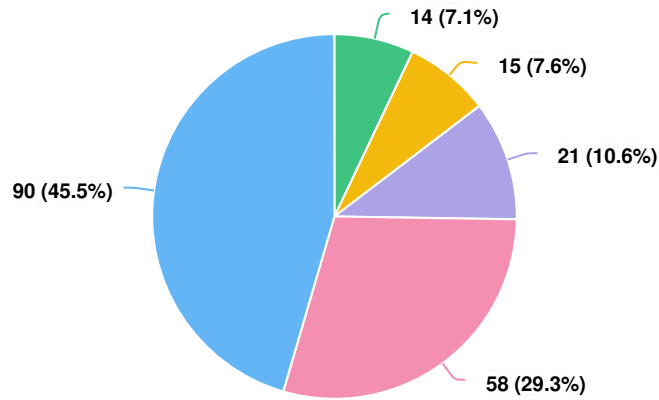

ENGAGEMENT TOOLS SUMMARY

Tool Type	Engagement Tool Name	Tool Status	Visitors	Contributors		
				Registered	Unverified	Anonymous
Survey Tool	Goonoo Goonoo Road (New England Highway) duplication proj...	Draft	303	0	0	197

INFORMATION WIDGET SUMMARY

Widget Type	Engagement Tool Name	Visitors	Views/Downloads
Document	Goonoo Goonoo Road project update	48	49

ENGAGEMENT TOOL: SURVEY TOOL

Goonoo Goonoo Road (New England Highway) duplication project

Visitors	303	Contributors	197	CONTRIBUTIONS	200
----------	-----	--------------	-----	---------------	-----

Do you support this project?

Question options

- Strongly do not support
- Do not support
- Neutral
- Support
- Strongly support