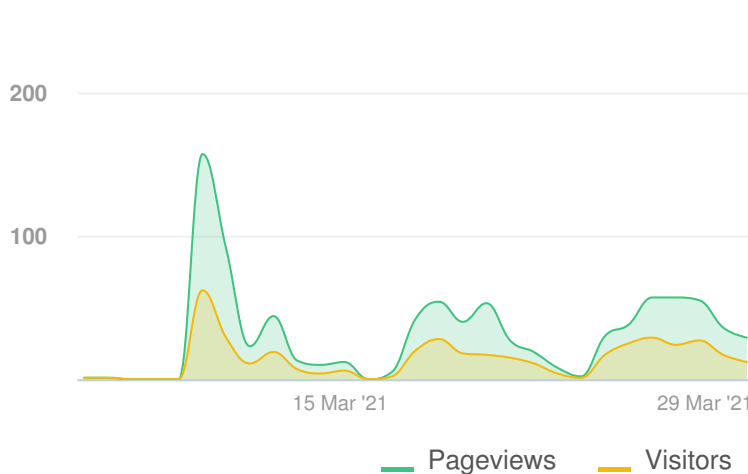

Project Report

02 March 2021 - 31 March 2021

Your Say Transport for NSW Goonoo Goonoo

Visitors Summary

Highlights

Aware Participants		Engaged Participants	
	401		197
Aware Actions Performed	Participants	Engaged Actions Performed	Registered Unverified Anonymous
Visited a Project or Tool Page	401		
Informed Participants	307	Contributed on Forums	0 0 0
Informed Actions Performed	Participants	Participated in Surveys	0 0 197
Viewed a video	0	Contributed to Newsfeeds	0 0 0
Viewed a photo	0	Participated in Quick Polls	0 0 0
Downloaded a document	48	Posted on Guestbooks	0 0 0
Visited the Key Dates page	0	Contributed to Stories	0 0 0
Visited an FAQ list Page	0	Asked Questions	0 0 0
Visited Instagram Page	0	Placed Pins on Places	0 0 0
Visited Multiple Project Pages	111	Contributed to Ideas	0 0 0
Contributed to a tool (engaged)	197		

ENGAGEMENT TOOLS SUMMARY

Tool Type	Engagement Tool Name	Tool Status	Visitors	Contributors		
				Registered	Unverified	Anonymous
Survey Tool	Goonoo Goonoo Road (New England Highway) duplication proj...	Draft	303	0	0	197