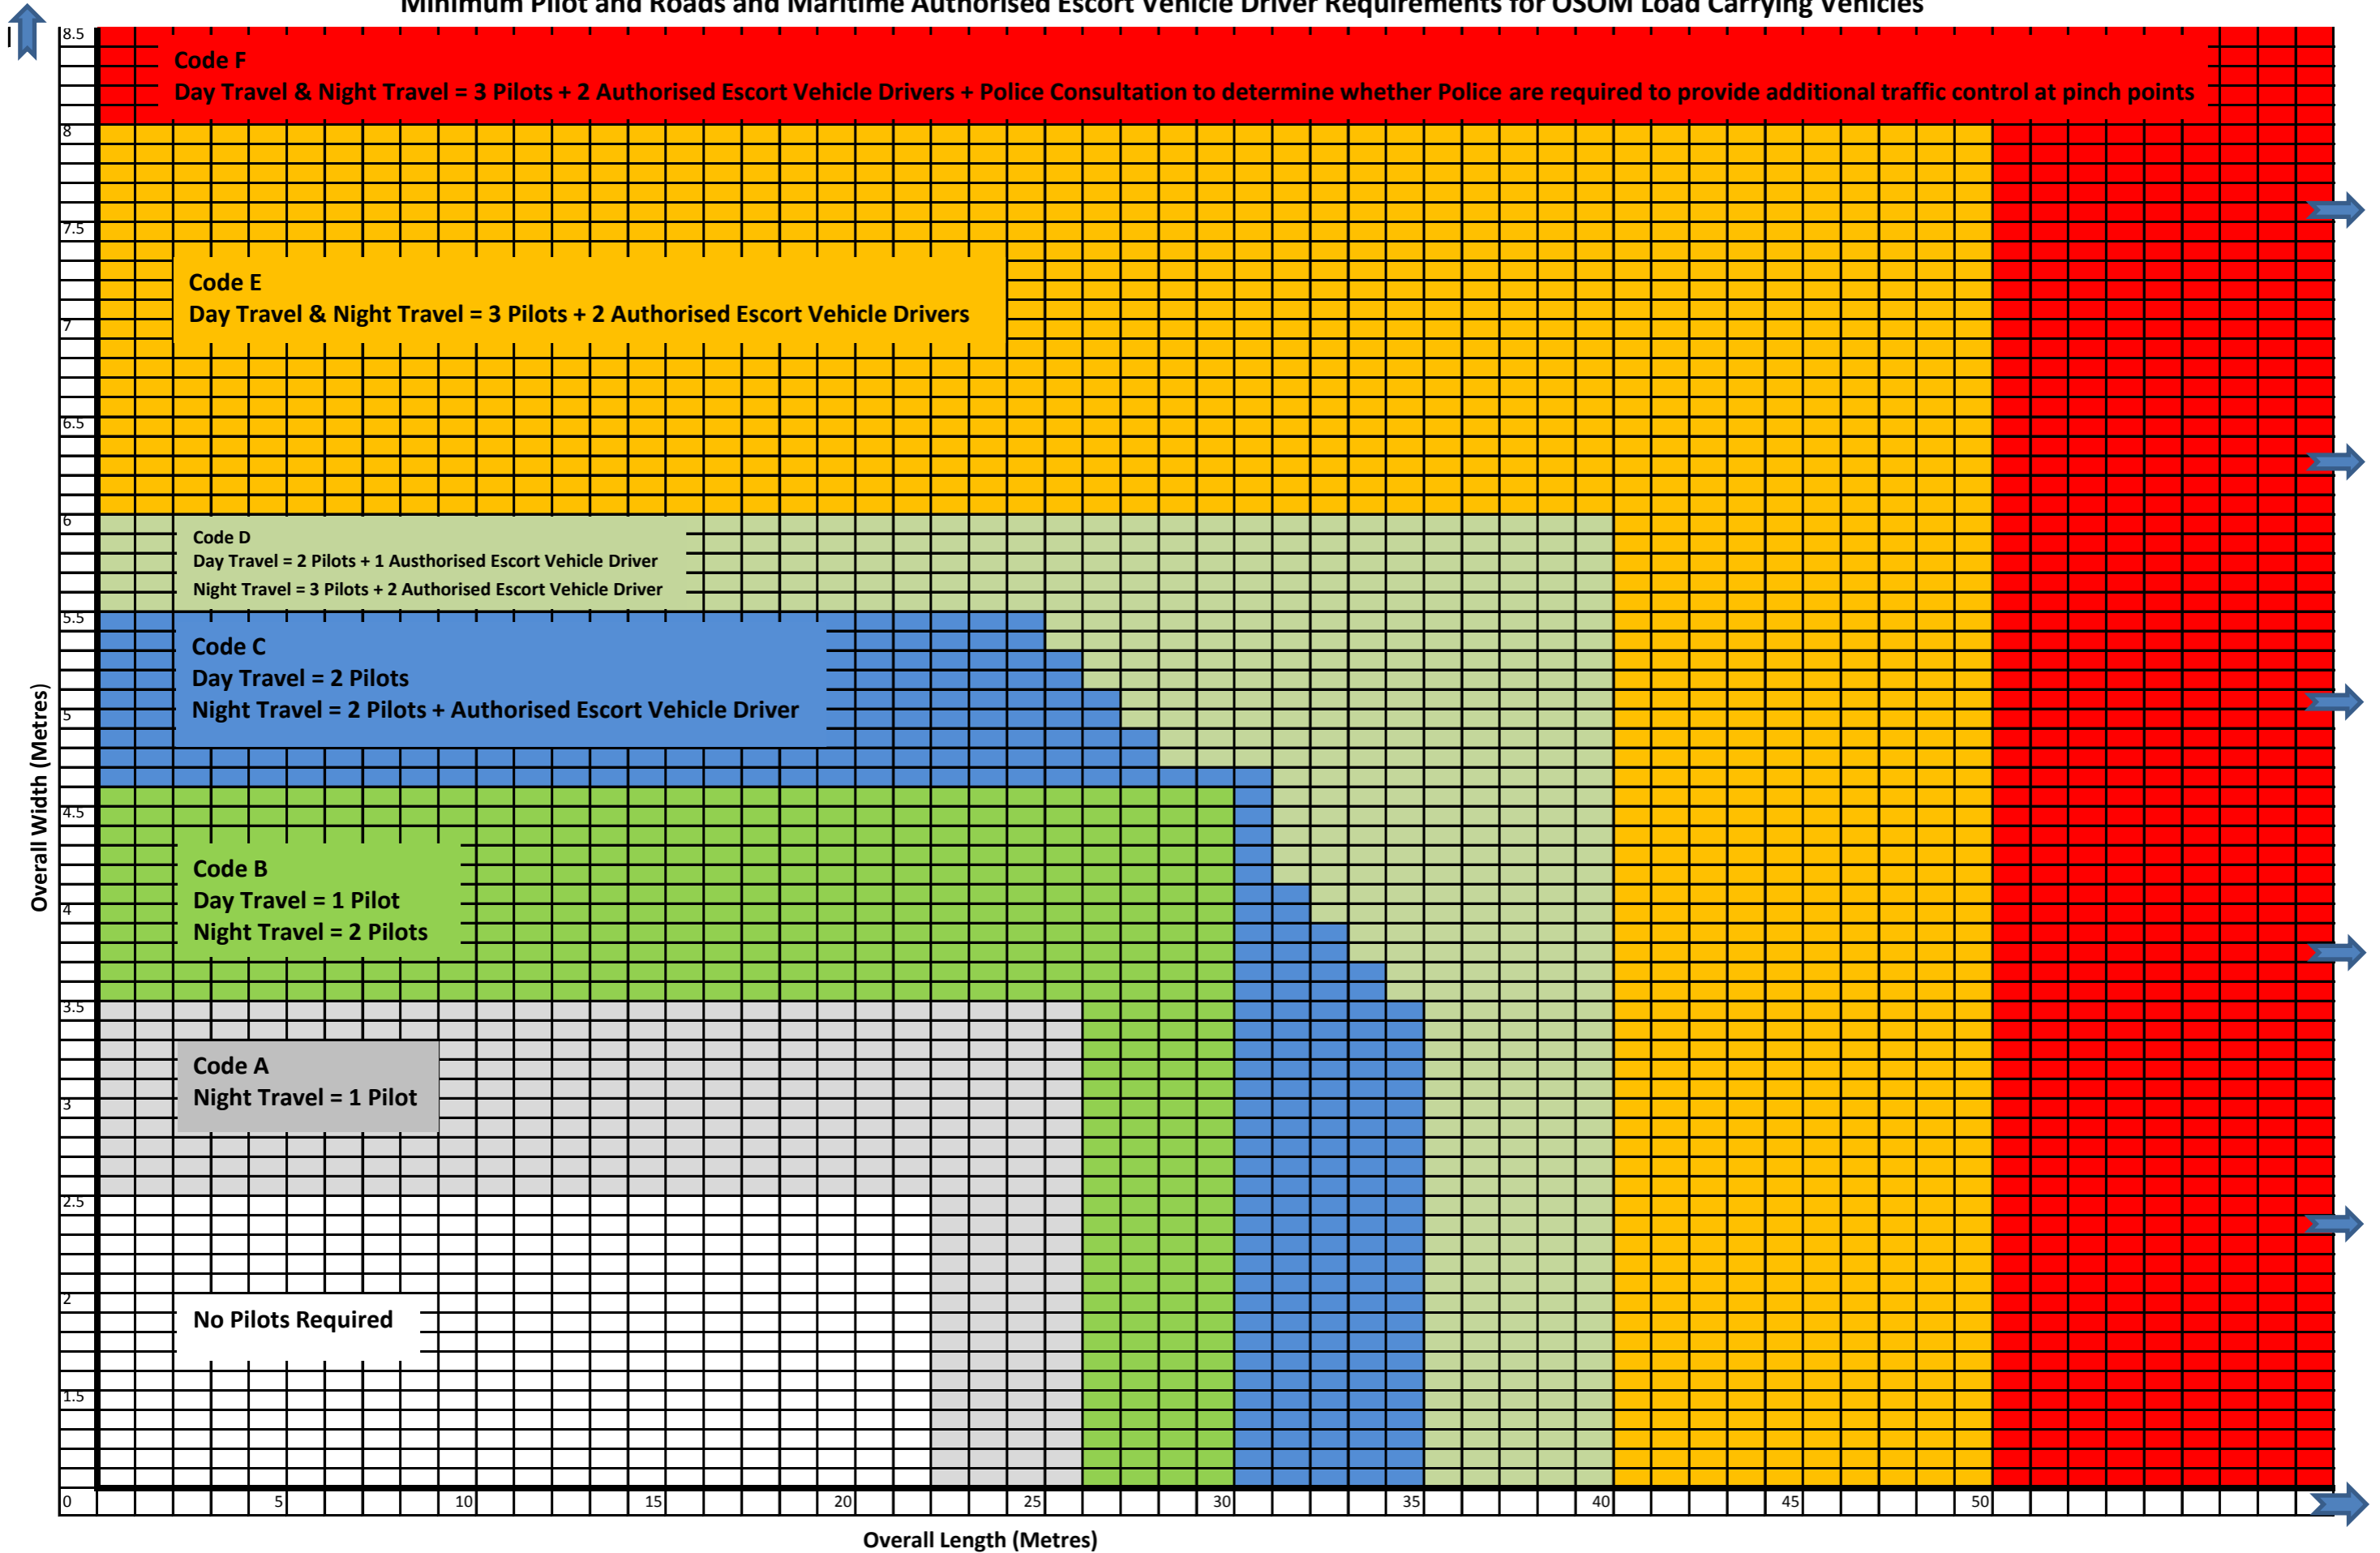

Minimum Pilot and Roads and Maritime Authorised Escort Vehicle Driver Requirements for OSOM Load Carrying Vehicles

* Additional pilots and or authorised escort vehicle drivers may be required on restricted access roads.