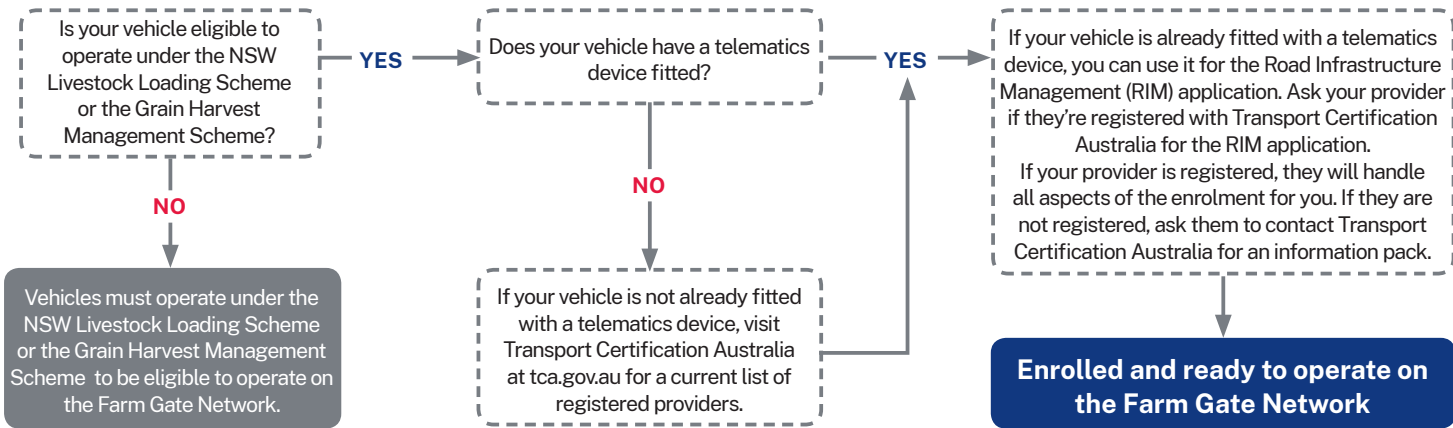

Transport for NSW

Farm Gate Access

Connecting primary industries

Farm Gate Access increases heavy vehicle access for operators and farmers on council roads.

Operating on the Farm Gate Network offers:

- Greater access for higher productivity vehicles to safely transport grain and livestock
- Reduced red-tape by removing the need for access permits.
- Access across more than 10,000km of local roads in participating council areas

Want to operate on the Farm Gate Network?

You can enjoy the ongoing benefits of Farm Gate Access by enrolling to operate on the Farm Gate Network. It's **easy** and requires **only a few small steps**.

e freight@transport.nsw.gov.au
w transport.nsw.gov.au

Scan this QR code with your smartphone
or tablet to learn more about the Farm
Gate Access project.