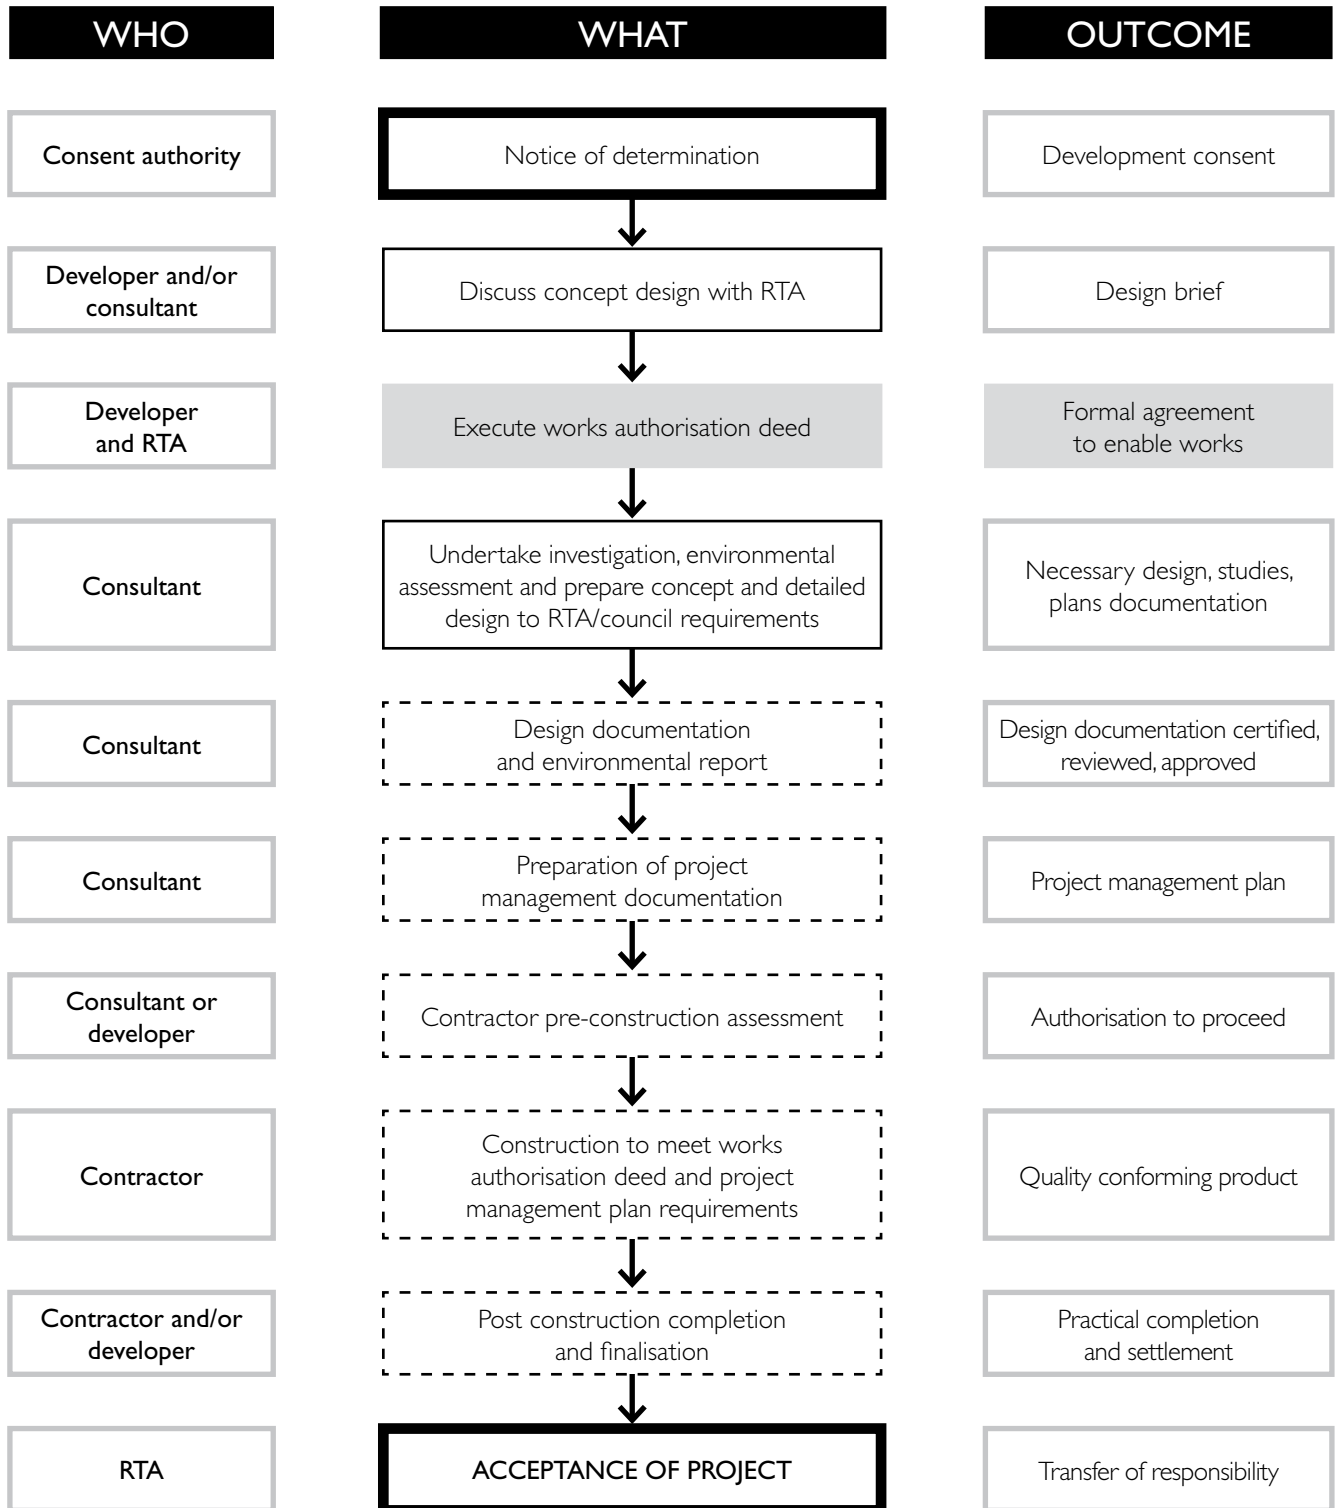

Land use information

Private developer project management procedure

For further enquiries:

www.rta.nsw.gov.au

13 22 13